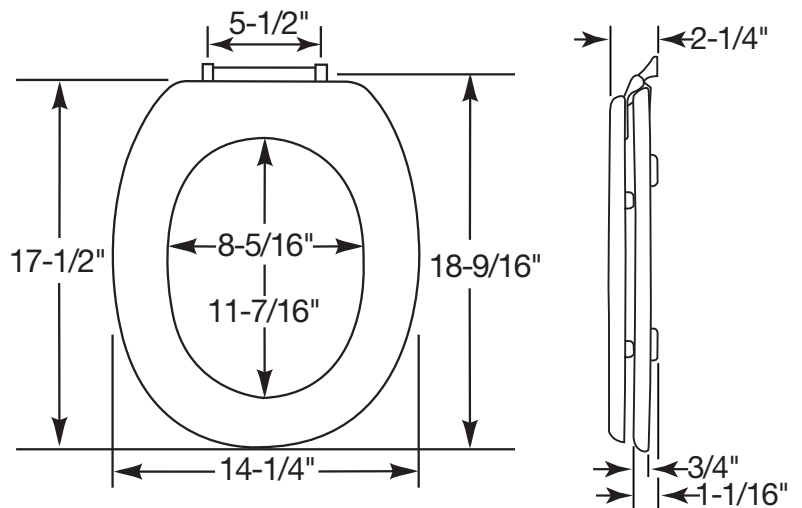

SPECIFICATIONS :

| | |
|-------------------|--|
| Size: | Elongated |
| Material: | Wood |
| Style: | Closed Front with Cover |
| Bumpers: | Four |
| Hinge: | Chrome Bar |
| Fastening System: | Zinc-Plated Steel Posts and Plastic Nuts |

FEATURES :

- Integrated Child Seat Meets the Needs of Both Adult and Child
- Child Seat Secures Magnetically Into Cover When Not In Use

DIMENSIONS :

INTEGRATED CHILD TRAINING SEAT

CHILD SEAT SECURES MAGNETICALLY INTO COVER WHEN NOT IN USE

Child Seat Hole Length 8-9/16"
Child Seat Hole Width 5-3/4"