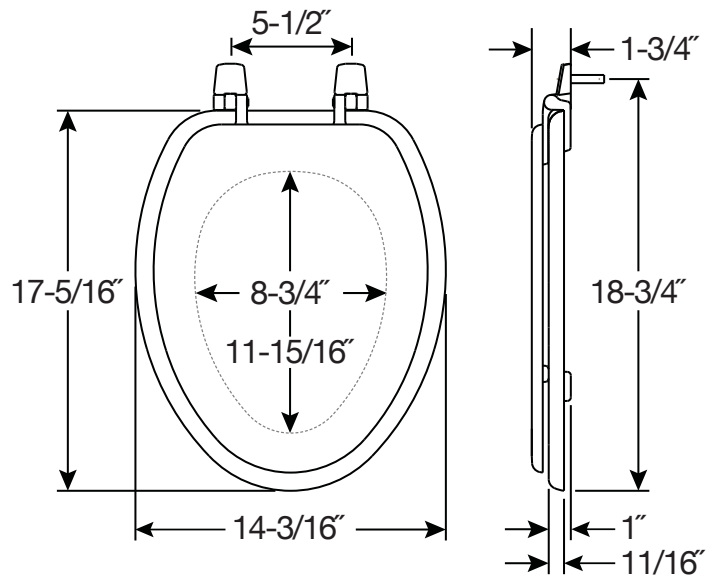

SPECIFICATIONS:

Size:	Elongated
Material:	Molded Wood
Style:	Closed Front with Cover
Bumpers:	Two
Hinges:	Plastic Top-Tite®
Fastening System:	Non-Corrosive Hex-Tite™ Bolts and Wing Nuts

FEATURES:

Top-Tite® Hinges

Non-Corrosive Hex-Tite™ Bolts and Wing Nuts

TOP-TITE® HINGES

NON-CORROSIVE BOLTS
AND WING NUTS

DIMENSIONS:

Proudly Made in the USA

Church Seats, Sheboygan Falls, WI 53085
www.ChurchSeats.com

Phone: 800-233-7328 Fax: 800-292-3647