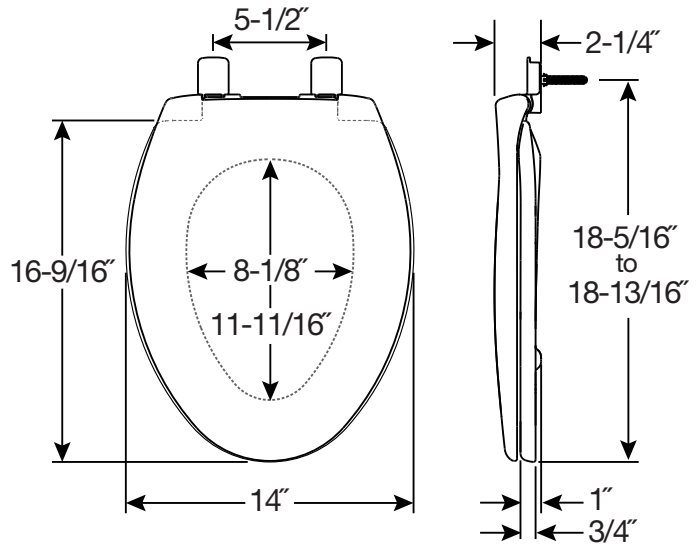

# AFFINITY™ 380E4

RESIDENTIAL PLASTIC TOILET SEAT

## FEATURES:

- **STA-TITE® Seat Fastening System™**  
Never Loosens™
- **Easy•Clean & Change®**  
Removes for cleaning
- **Whisper•Close®**  
Slowly and quietly closes
- **Precision Seat Fit™**  
1/2" front-to-back adjustability provides the perfect toilet fit
- **Super Grip Bumpers™**  
Provides greater stability

## SPECIFICATIONS:

- Size:** Elongated
- Material:** Plastic
- Style:** Closed Front with Cover
- Ring Bumpers:** Two
- Hinges:** Plastic
- Hardware:** STA-TITE® Seat Fastening System™

**Codes & Standards:**  Complies with IAPMO/ANSI Z124.5 Standards Residential Classification