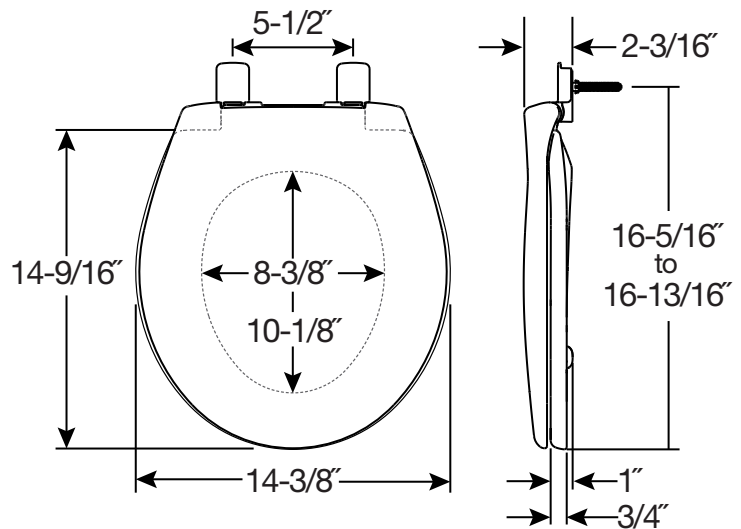

AFFINITY™ 300E4

RESIDENTIAL PLASTIC TOILET SEAT

FEATURES:

- **STA-TITE® Seat Fastening System™**
Never Loosens™
- **Easy•Clean & Change®**
Removes for cleaning
- **Whisper•Close®**
Slowly and quietly closes
- **Precision Seat Fit™**
1/2" front-to-back adjustability provides the perfect toilet fit
- **Super Grip Bumpers™**
Provides greater stability

SPECIFICATIONS:

- Size:** Round
- Material:** Plastic
- Style:** Closed Front with Cover
- Ring Bumpers:** Two
- Hinges:** Plastic
- Hardware:** STA-TITE® Seat Fastening System™

Codes & Standards:

Complies with
IAPMO/ANSI Z124.5
Standards
Residential Classification